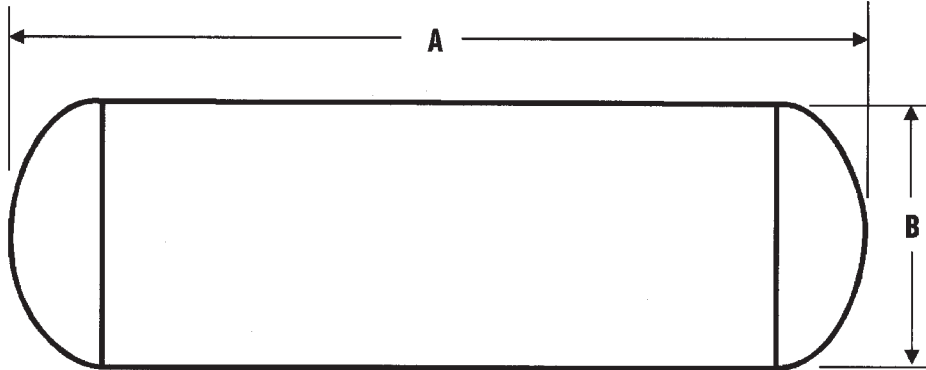

WATER TANK SPECIFICATION SHEET

WATER TANK SPECIFICATION SHEET

SPECIFY DIMENSIONS

A	Total Length
B	Diameter

Gallon Capacity: _____
 Extra Parts Needed (ex. site gauge kit): _____

**OTHER WATER TANKS AVAILABLE
(STEEL OR ALUMINUM) UPON REQUEST.**

CUSTOMER: _____
 ADDRESS: _____
 CITY: _____
 STATE/ZIP: _____
 PHONE #: (_____) _____

WATER TANKS & BRACKETS

ITEM	PART NUMBER	DESCRIPTION
	151765	Water Tank 100 gal. Side or X-Mount 50" OAL
	151770	Water Tank 125 gal. Side or X-Mount 60" OAL
	151775	Water Tank 150 gal. Side or X-Mount 70" OAL
	82378A	Side Mount Cradle
	82379A	Side Mount Strap 26"
	150815	Cross Mt. Saddle, 5-3/8" high
	150825	Cross Mt. Strap