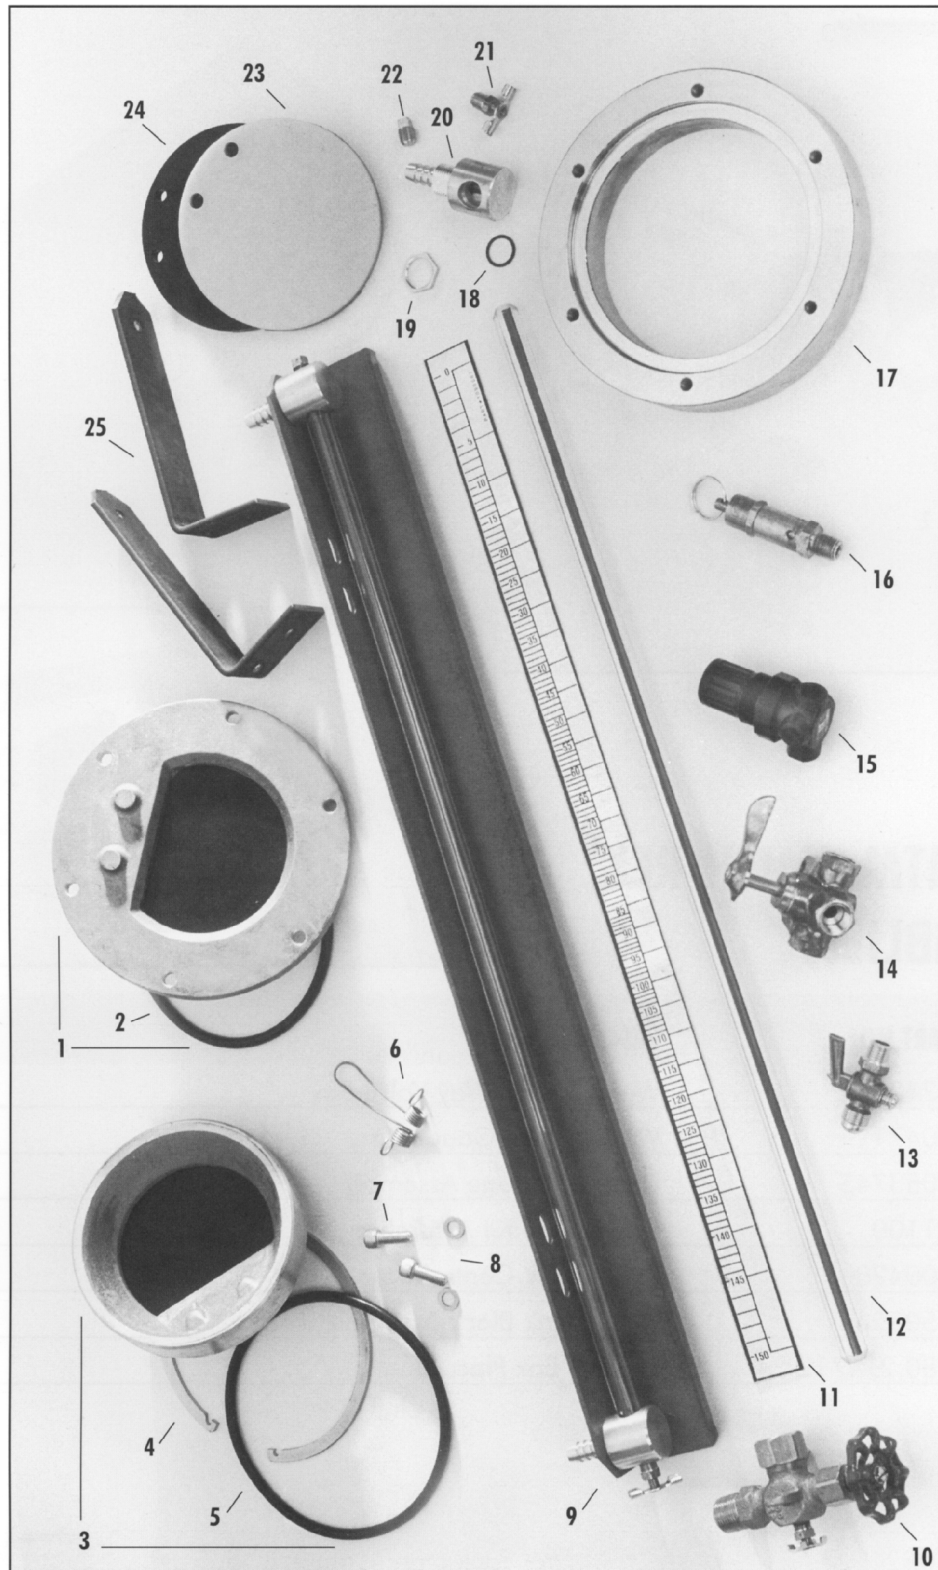

CUSTOMER: _____
 ADDRESS: _____
 CITY: _____
 STATE/ZIP: _____
 PHONE #: (_____) _____

WATER TANKS & BRACKETS

ITEM	PART NUMBER	DESCRIPTION
	151765	Water Tank 100 gal. Side or X-Mount 50" OAL
	151770	Water Tank 125 gal. Side or X-Mount 60" OAL
	151775	Water Tank 150 gal. Side or X-Mount 70" OAL
	82378A	Side Mount Cradle
	82379A	Side Mount Strap 26"
	150815	Cross Mt. Saddle, 5-3/8" high
	150825	Cross Mt. Strap

MTM WATER TANK PARTS

MTM WATER TANK PARTS

ITEM	PART NUMBER	DESCRIPTION
1	152762	MTM Water Gauge Bracket Hinge
2	00470	MTM Water Tank 4" Flapper Assembly--- Old Style
	131830	6" Flapper Assembly
3	115184	MTM Water Tank Flapper Spring--- New Style
4	200619	MTM Water Tank Flapper Washer
5	100005	MTM Water Tank Flapper Bolt
6	150831U	MTM Urethane Flapper Valve
7	150831	MTM Water Tank Flapper--- NewStyle
8	150830	MTM Water Tank Flapper Assembly--- New Style
	152766	Fastener Jam Nut
9	115212	MTM Water Tank Flapper Gasket
10	152774	MTM Water Gauge Body
11	1573535	Plug Square Head 1/8"
12	1570357	Water Gauge Drain Cock
13	101564	MTM Water Gauge Sleeve (Plastic Compression Type for #101563)
14	101563	MTM Water Gauge Coupling
15	82407	MTM & Smith Water Tank Safety Valve 75#
16	101291	MTM Water Gauge Valve
17	85407	MTM 50# Regulator Non-Resettable
18	1521987	CCB & MTM Water Tank Air Regulator 55#
19	82397	MTM Water Tank 4" Flapper Seal
	115211	6" Flapper Seal
20	82399	MTM Water Tank Flap Spring Set--- Old Style
	82408	Hold Back Valve 65 psi
21	82393	MTM Water Tank Flapper Pin 4"
22	82394	Smith 4" Water Tank Filler Body
23	1570048RS	Sight Tube/Red Stripe 6'
24	82392	MTM 150 gal. Sight Gauge Strip
	82387	MTM 100 gal. Sight Gauge Strip
	82418	MTM 125 gal. Sight Gauge Strip
25	152777	MTM Water Gauge Assembly without Gal. Strip & "L" Brackets
	150833	Weldmet for Flapper